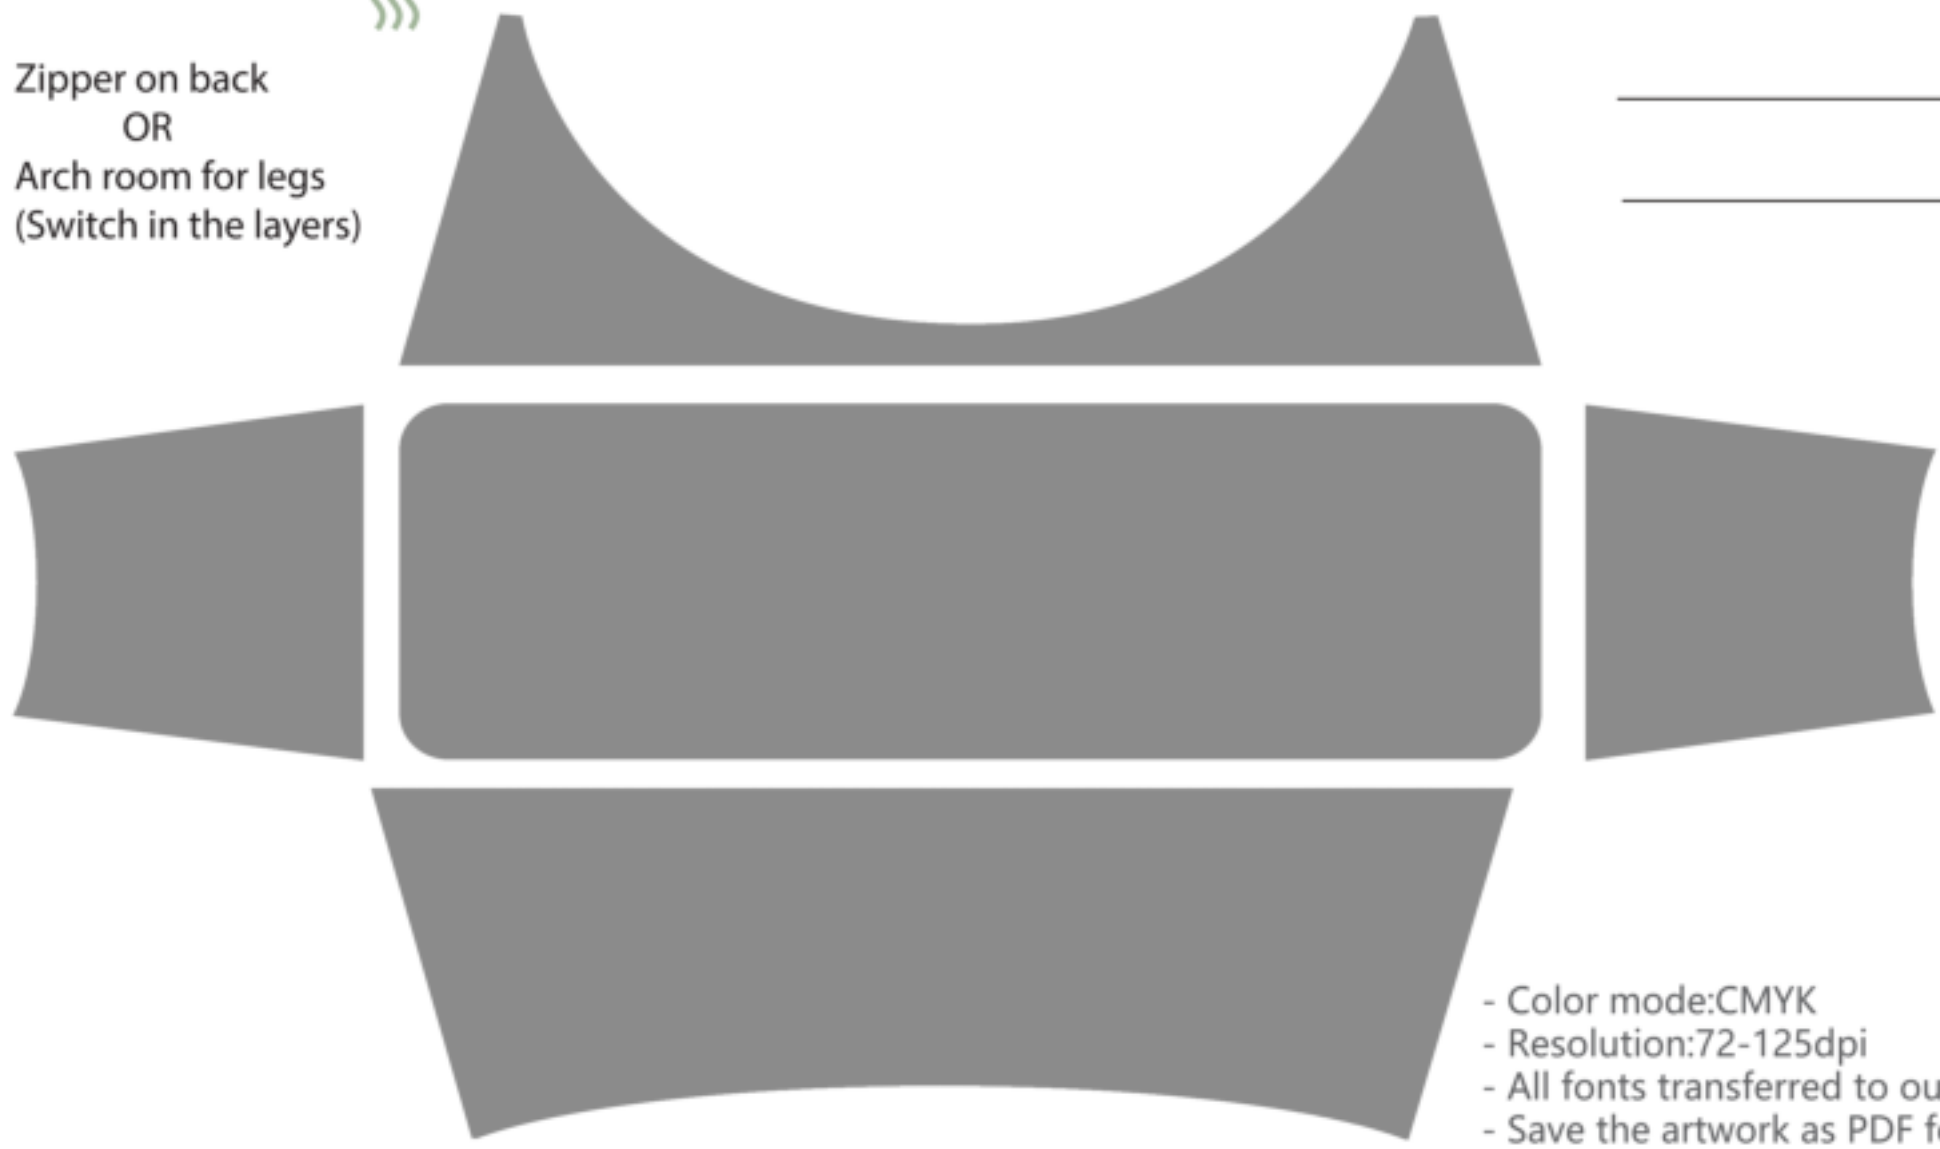

Zipper on back
OR
Arch room for legs
(Switch in the layers)

PMS colors:

- Color mode:CMYK
- Resolution:72-125dpi
- All fonts transferred to outline
- Save the artwork as PDF format

96"WX30"DX30"H