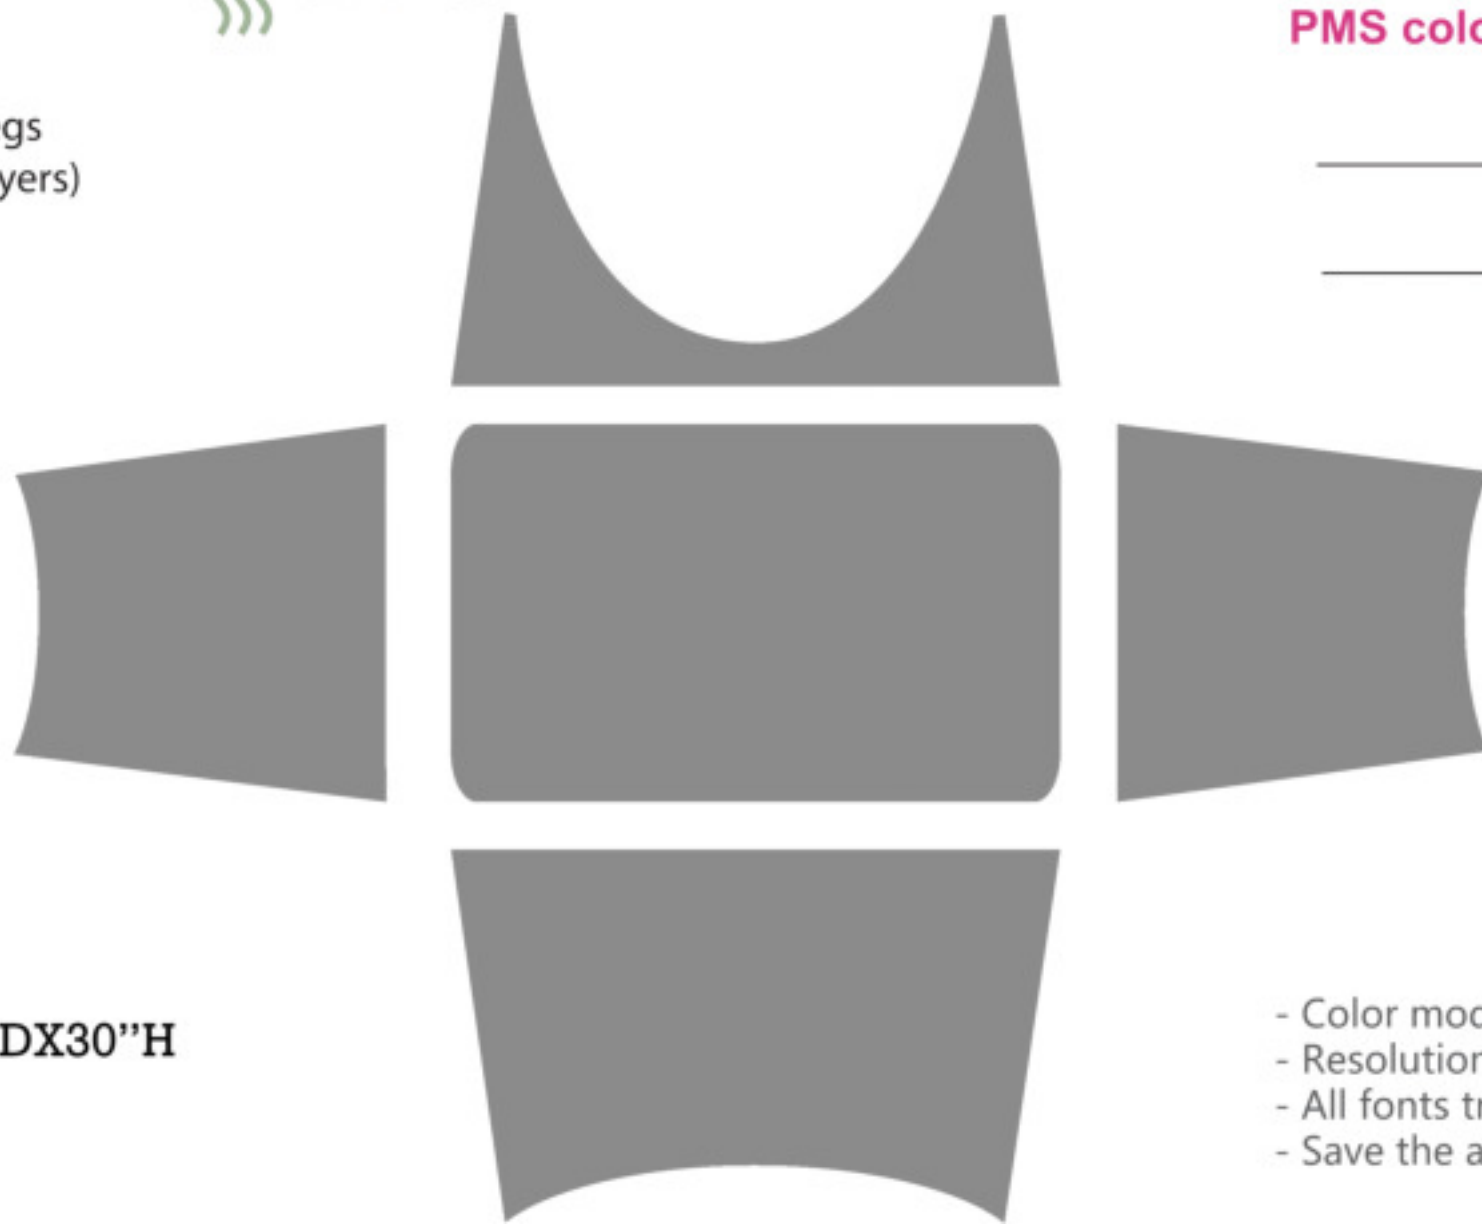

canvas ETC

Zipper on back
OR
Arch room for legs
(Switch in the layers)

PMS colors:

4'WX30"DX30"H

- Color mode:CMYK
- Resolution:72-125dpi
- All fonts transferred to outline
- Save the artwork as PDF format